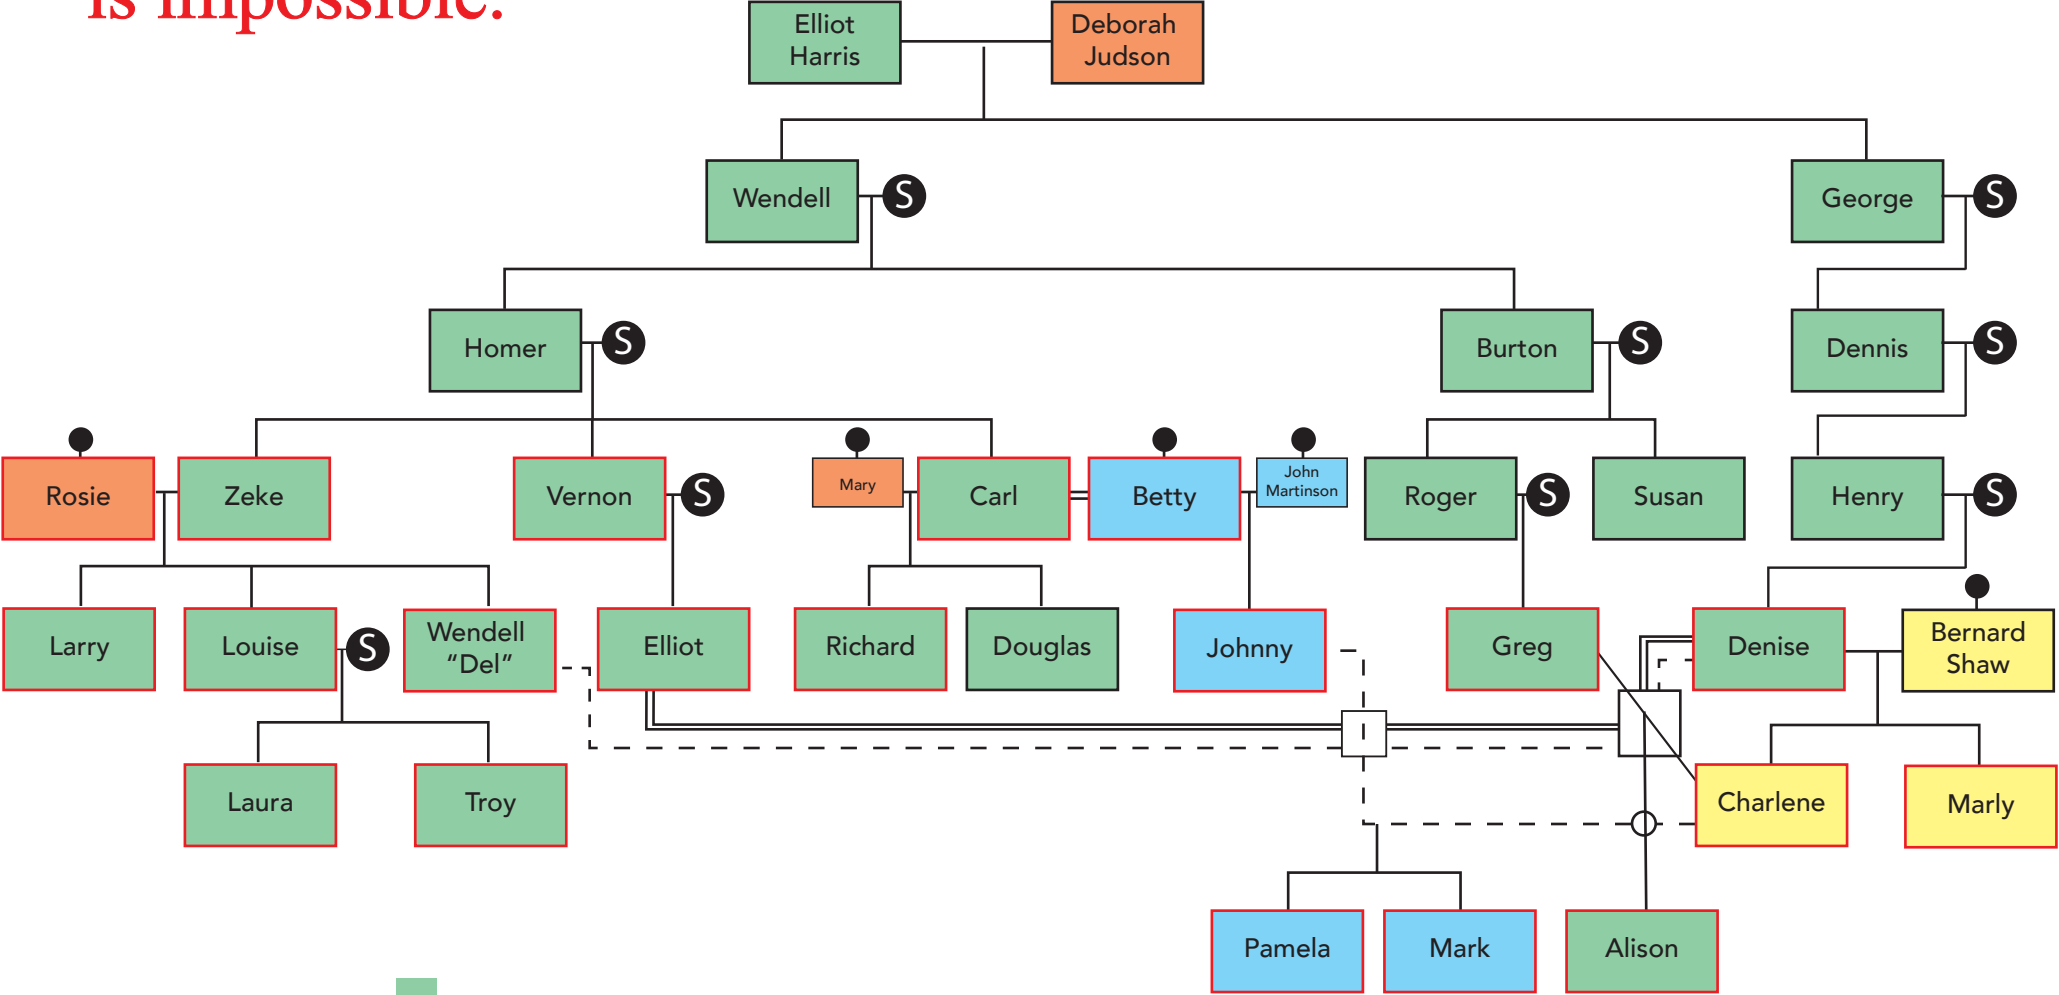

Escape
is impossible.

Harris Family Tree

- Harris
- Shaw
- Martinson
- Other Origin
- Character in *A Short Time to Die*
- S Unknown Partner or Spouse
- Other Family Tree